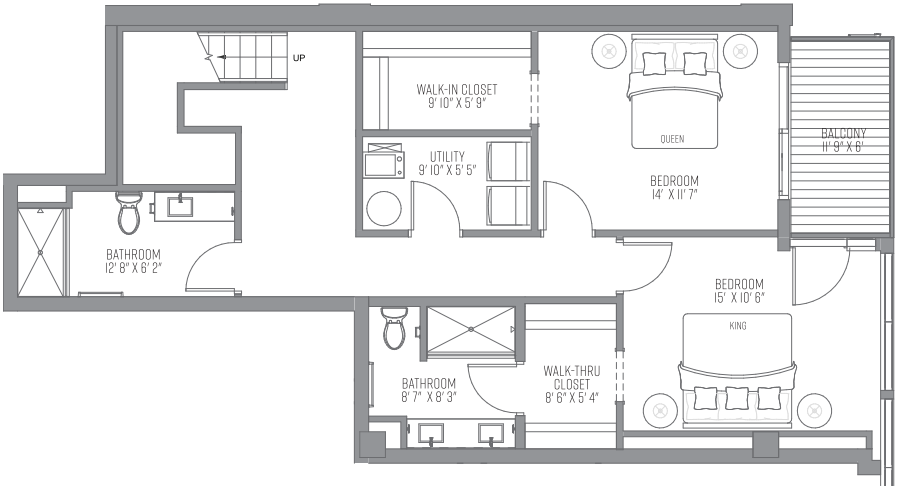

Floors 3M & 4

2 Bed
2.5 Bath
Den
1,945 SQ

PLAN
B1

MAIN LEVEL

LOWER LEVEL

PRICING:

UNIT / FLOOR:

321 North Jefferson Street
Milwaukee Wisconsin 53202