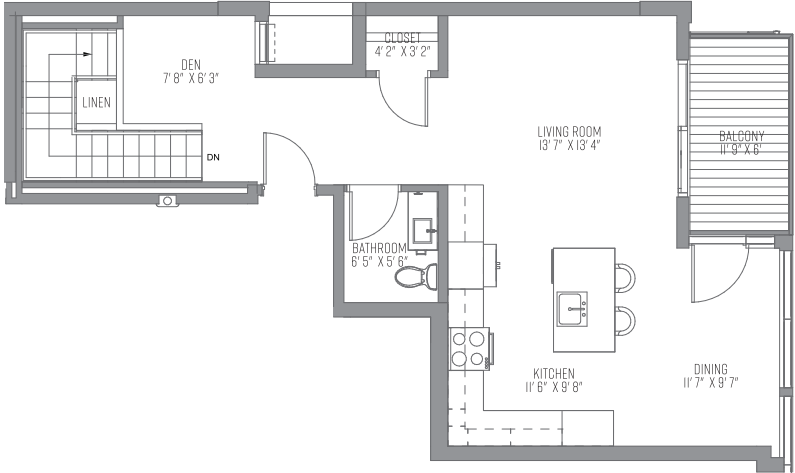

Floors 3M & 4

2 Bed
2.5 Bath
Den
1,945 SQ

PLAN
B1

MAIN LEVEL

LOWER LEVEL

PRICING:

UNIT / FLOOR:

321 North Jefferson Street
Milwaukee Wisconsin 53202