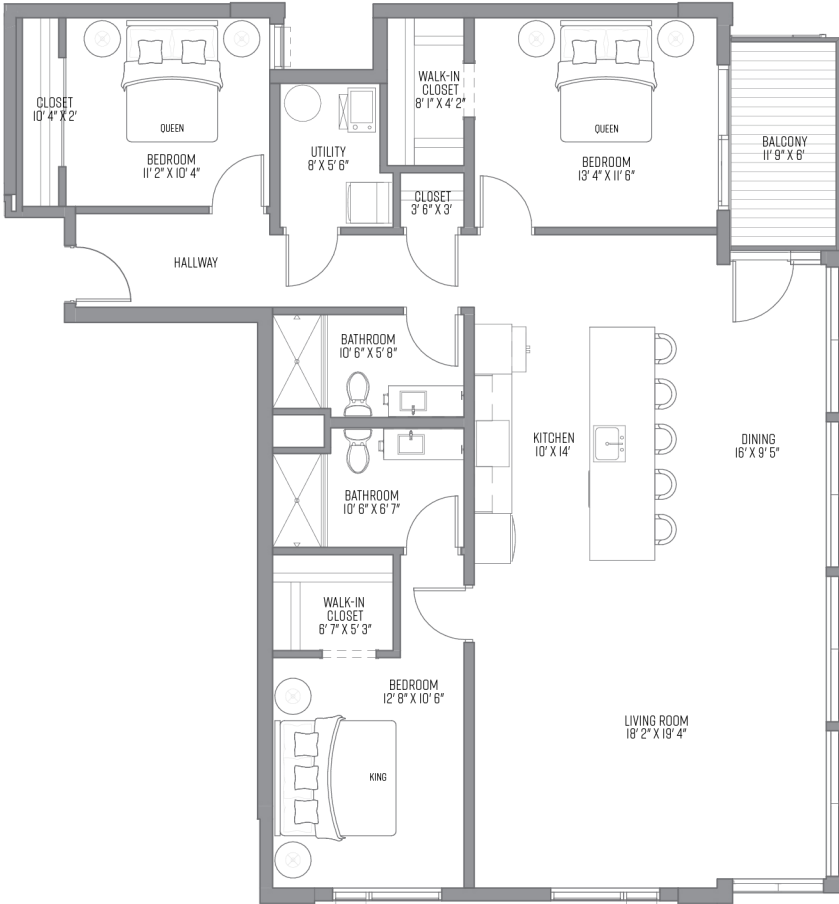

Floors 5 thru 7

3 Bed
2 Bath
1,752 SQ

Deluxe Kitchen Package Included

PRICING:

UNIT / FLOOR:

321 North Jefferson Street
Milwaukee Wisconsin 53202

PHONE: **414.988.7894**
EMAIL: **leasing@321jefferson.com**
WEB: **321jefferson.com**