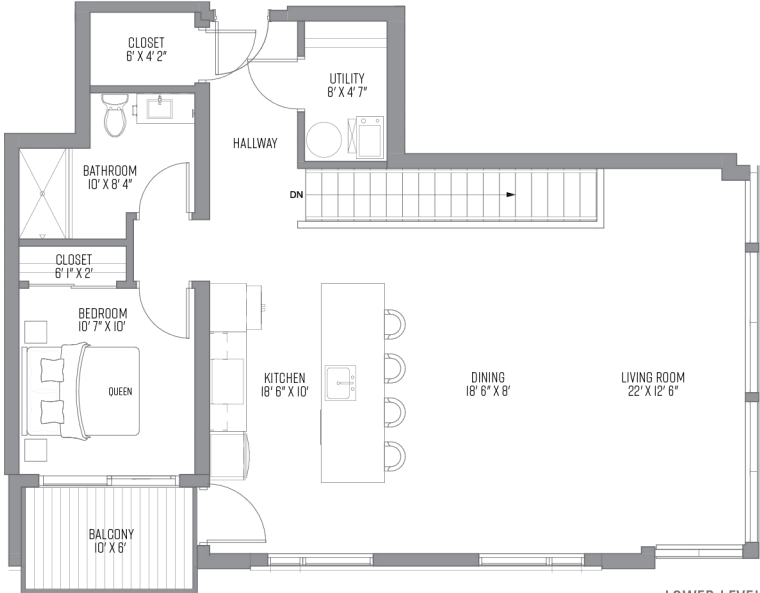

Floors 3M & 4

3 Bed  
3 Bath  
1,865 SQ

Deluxe Kitchen Package Included

LOWER LEVEL

MAIN LEVEL

PRICING:

UNIT / FLOOR:

321 North Jefferson Street  
Milwaukee Wisconsin 53202