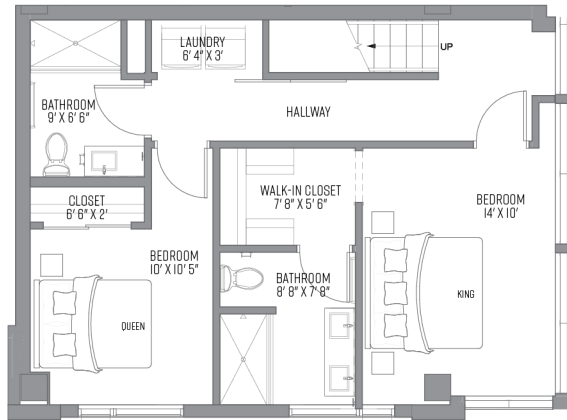

Floors 3M & 4

3 Bed  
3 Bath  
1,865 SQ

Deluxe Kitchen Package Included

LOWER LEVEL

MAIN LEVEL

PRICING:

UNIT / FLOOR:

321 North Jefferson Street  
Milwaukee Wisconsin 53202