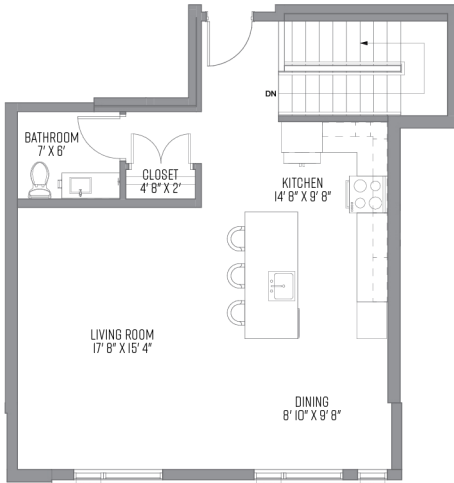

Floors 3M & 4

3 Bed  
2.5 Bath  
1,898 SQ

LOWER LEVEL

MAIN LEVEL

PRICING:

UNIT / FLOOR:

321 North Jefferson Street  
Milwaukee Wisconsin 53202

PHONE: **414.988.7894**  
EMAIL: **leasing@321jefferson.com**  
WEB: **321jefferson.com**