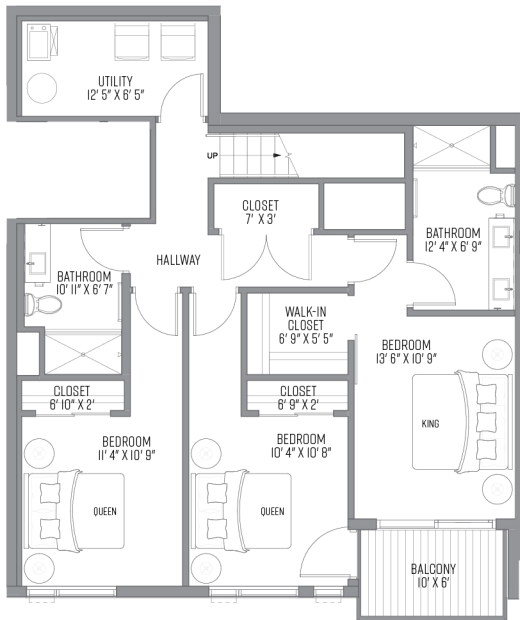

Floors 3M & 4

3 Bed  
2.5 Bath  
1,898 SQ

LOWER LEVEL

MAIN LEVEL

PRICING:

UNIT / FLOOR:

321 North Jefferson Street  
Milwaukee Wisconsin 53202

PHONE: **414.988.7894**  
EMAIL: **leasing@321jefferson.com**  
WEB: **321jefferson.com**