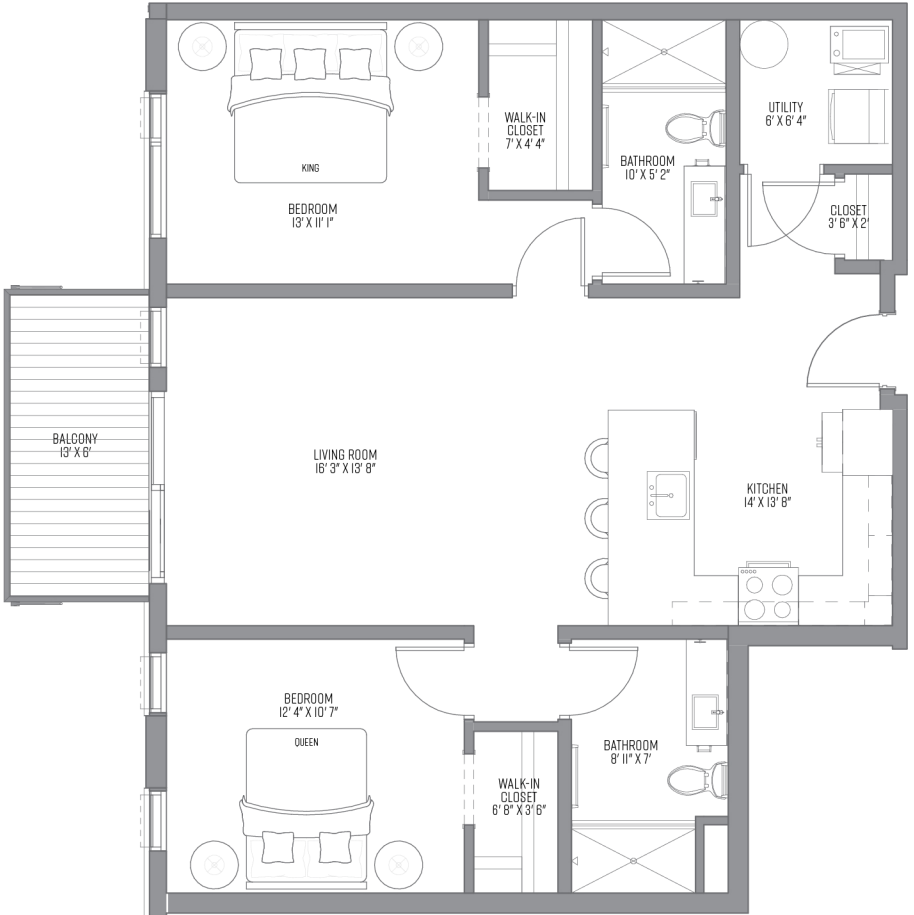

Floors 5 thru 7

2 Bed
2 Bath
1,173 SQ

PLAN
B6

PRICING:

321 North Jefferson Street
Milwaukee Wisconsin 53202

UNIT / FLOOR:

PHONE: **414.988.7894**
EMAIL: **leasing@321jefferson.com**
WEB: **321jefferson.com**