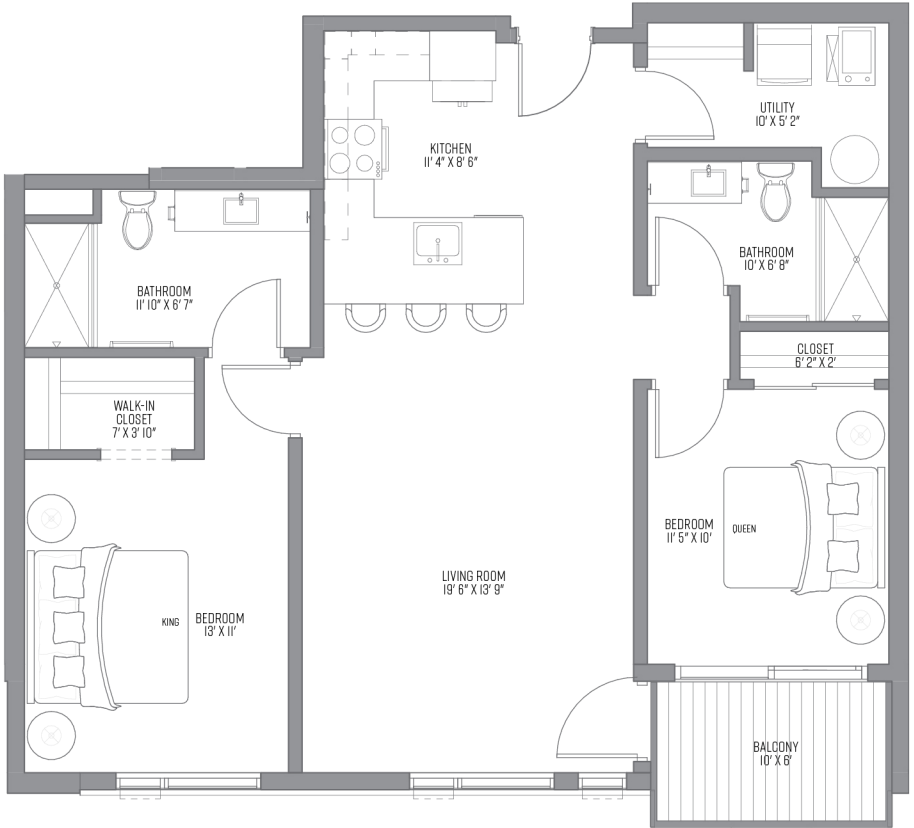

Floors 5 thru 7

2 Bed
2 Bath
1,107 SQ

PLAN
B5

PRICING:

321 North Jefferson Street
Milwaukee Wisconsin 53202

UNIT / FLOOR:

PHONE: **414.988.7894**
EMAIL: **leasing@321jefferson.com**
WEB: **321jefferson.com**