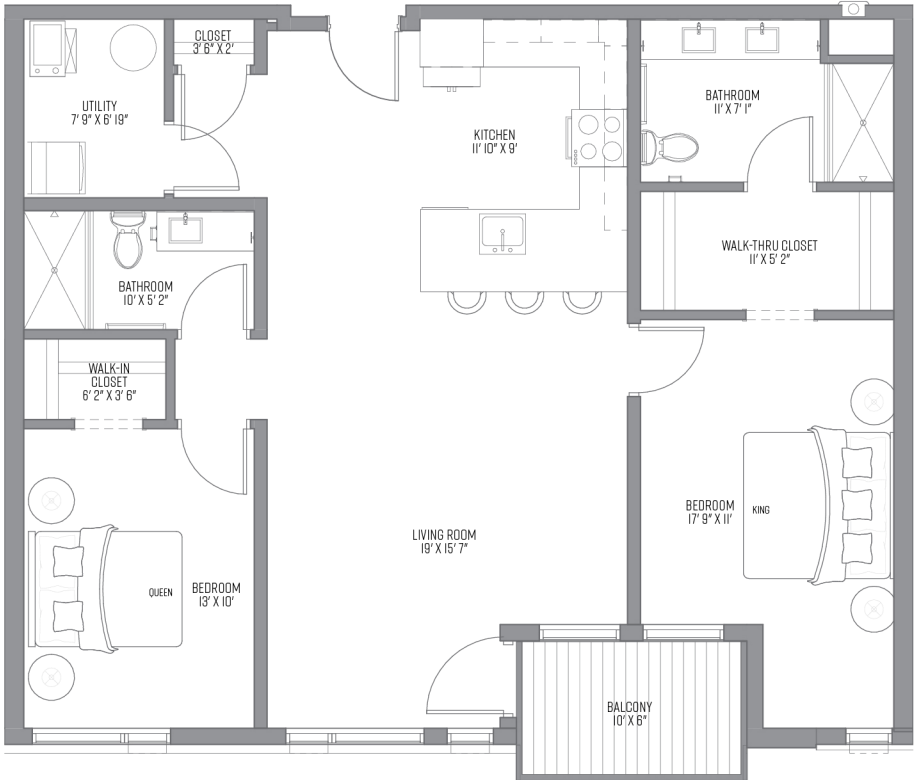

Floors 4 thru 7

2 Bed
2 Bath
1,254 SQ

PRICING:

UNIT / FLOOR:

321 North Jefferson Street
Milwaukee Wisconsin 53202

PHONE: **414.988.7894**
EMAIL: **leasing@321jefferson.com**
WEB: **321jefferson.com**