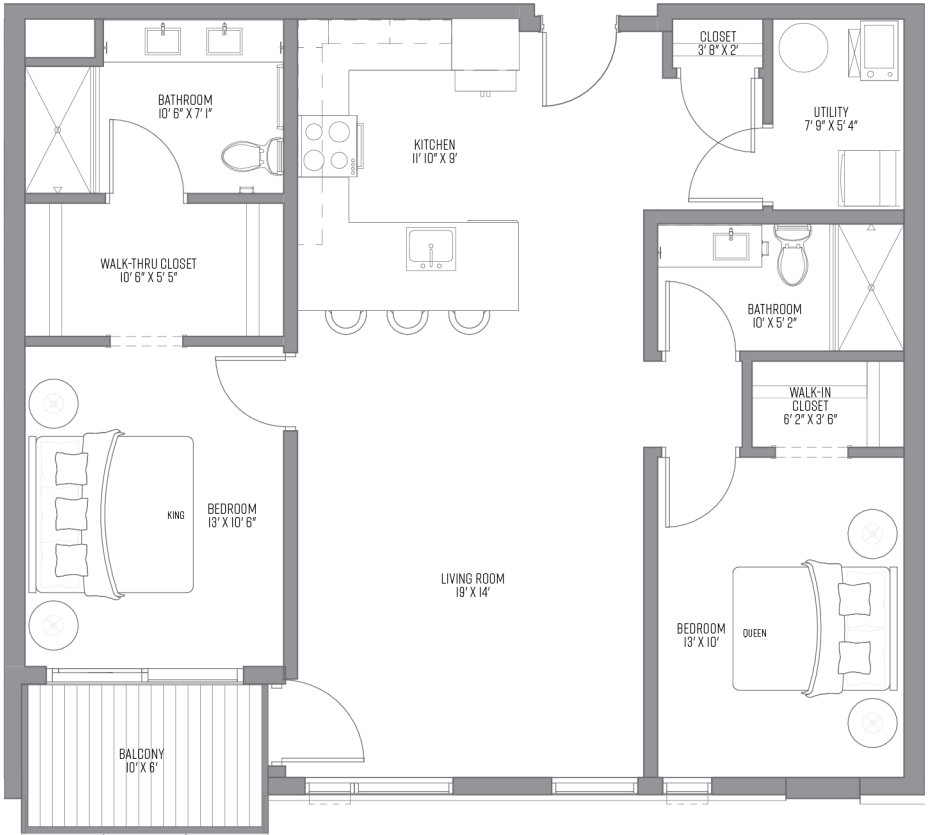

Floors 4 thru 7

2 Bed  
2 Bath  
1,186 SQ

PRICING:

321 North Jefferson Street  
Milwaukee Wisconsin 53202

UNIT / FLOOR:

PHONE: **414.988.7894**  
EMAIL: **leasing@321jefferson.com**  
WEB: **321jefferson.com**