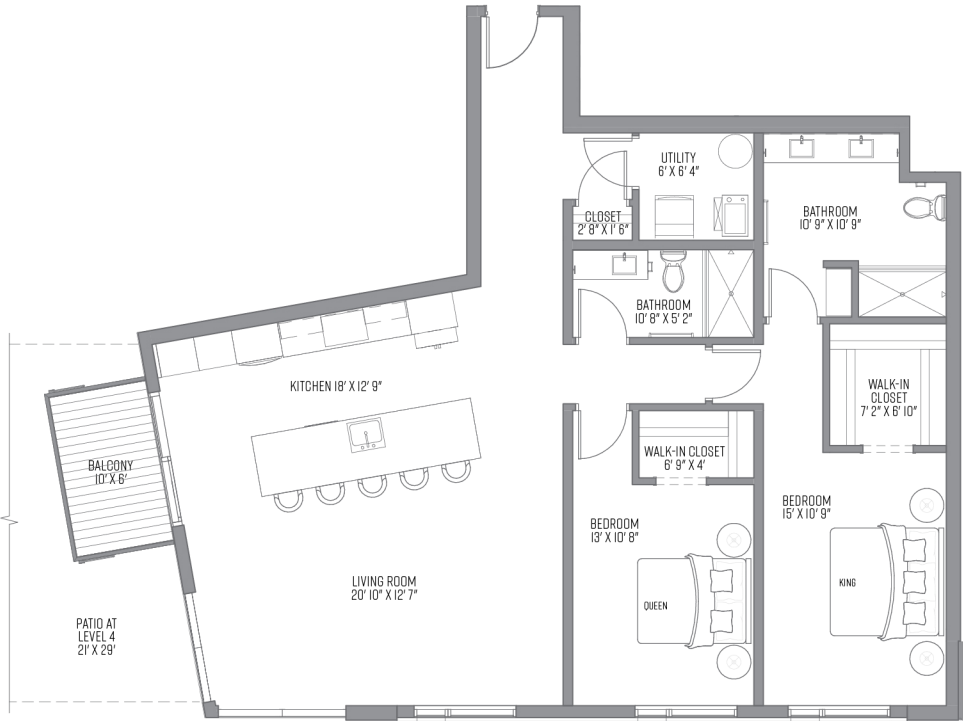

Floors 4 thru 7

2 Bed  
2 Bath  
1,503 SQ

Deluxe Kitchen Package Included

PRICING:

321 North Jefferson Street  
Milwaukee Wisconsin 53202

UNIT / FLOOR:

PHONE: **414.988.7894**  
EMAIL: **leasing@321jefferson.com**  
WEB: **321jefferson.com**