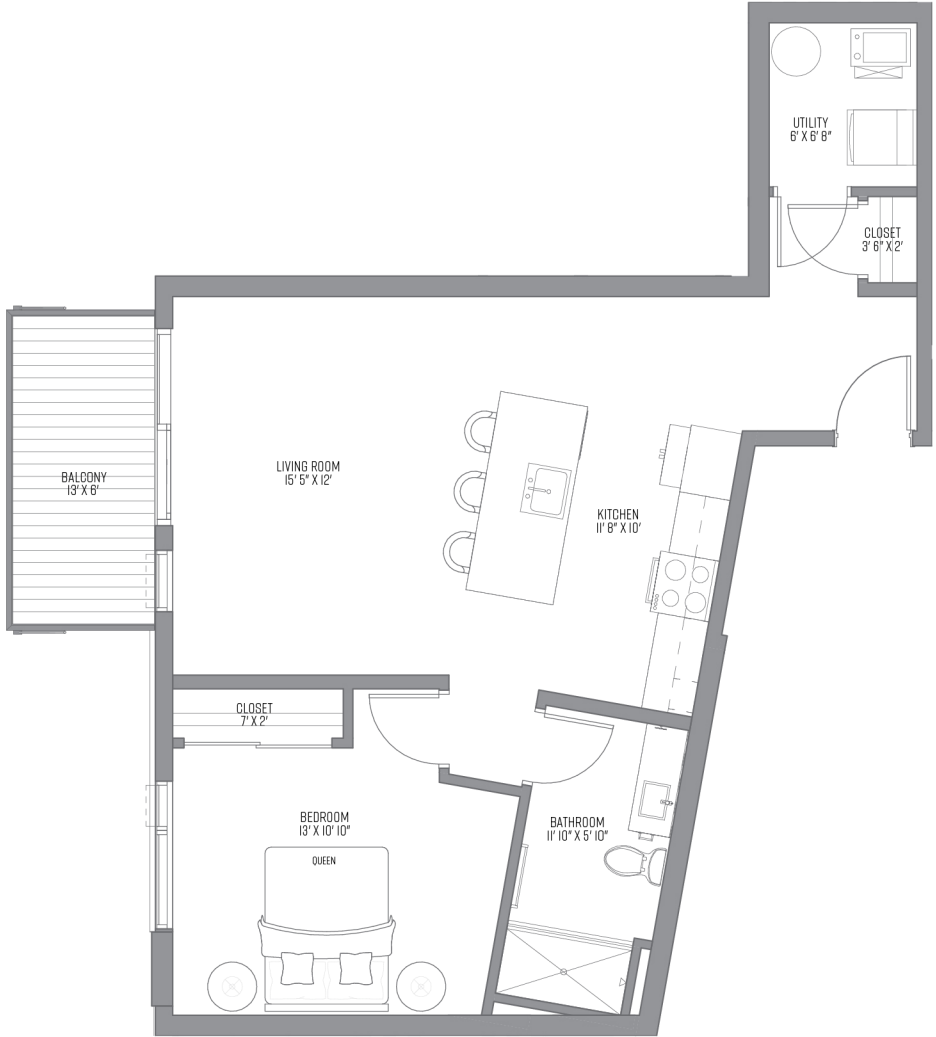

1 Bed  
1 Bath  
883 SQ

**PRICING:**

**UNIT / FLOOR:**

321 North Jefferson Street  
Milwaukee Wisconsin 53202

PHONE: **414.988.7894**  
EMAIL: **leasing@321jefferson.com**  
WEB: **321jefferson.com**