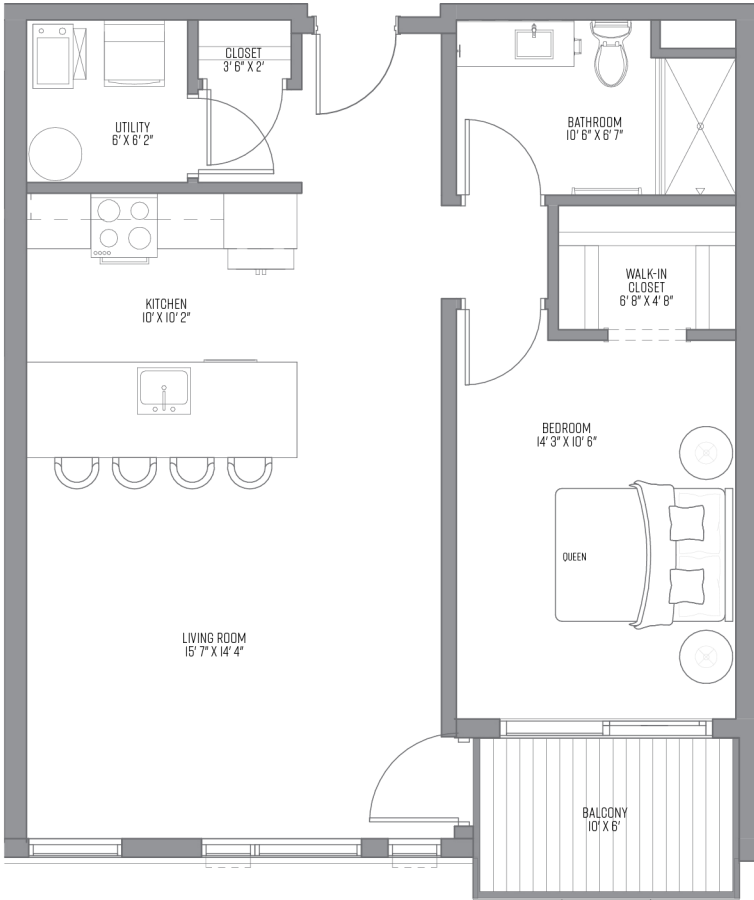

Floors 4 thru 7

1 Bed
1 Bath
897 SQ

PRICING:

321 North Jefferson Street
Milwaukee Wisconsin 53202

UNIT / FLOOR:

PHONE: **414.988.7894**
EMAIL: **leasing@321jefferson.com**
WEB: **321jefferson.com**