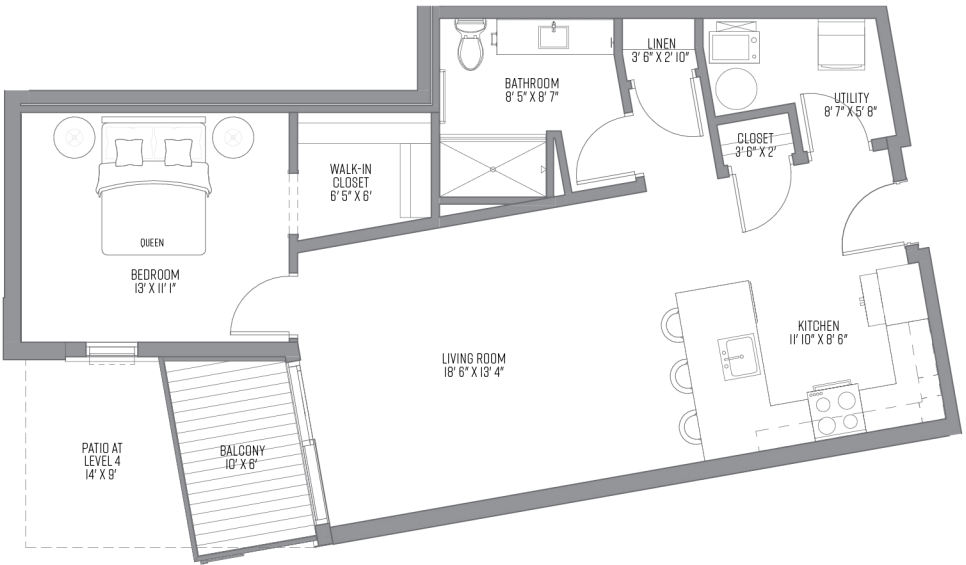

Floors 4 thru 7

1 Bed  
1 Bath  
902 SQ

PRICING:

321 North Jefferson Street  
Milwaukee Wisconsin 53202

UNIT / FLOOR:

PHONE: **414.988.7894**  
EMAIL: **leasing@321jefferson.com**  
WEB: **321jefferson.com**