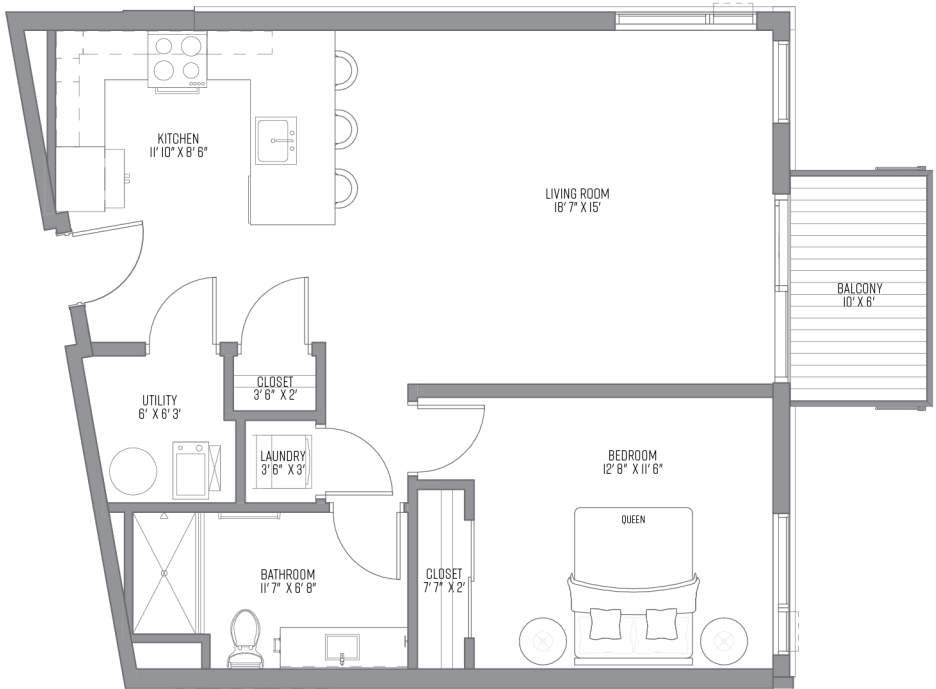

Floors 4 thru 7

1 Bed
1 Bath
927 SQ

PRICING:

321 North Jefferson Street
Milwaukee Wisconsin 53202

UNIT / FLOOR:

PHONE: **414.988.7894**
EMAIL: **leasing@321jefferson.com**
WEB: **321jefferson.com**