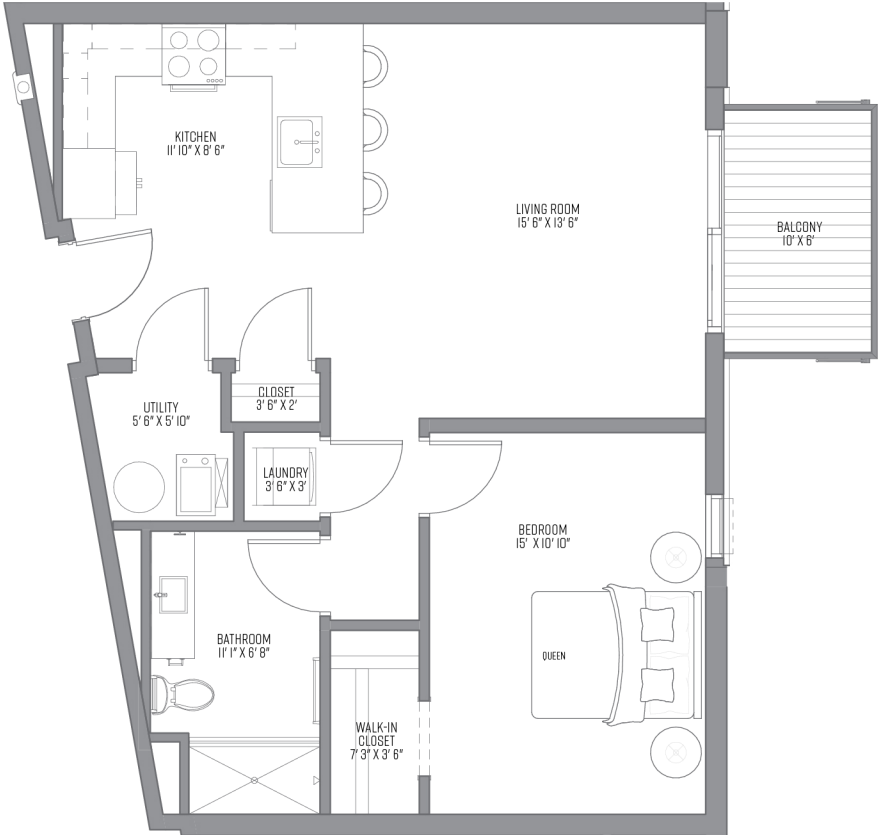

Floors 4 thru 7

1 Bed
1 Bath
868 SQ

PRICING:

321 North Jefferson Street
Milwaukee Wisconsin 53202

UNIT / FLOOR:

PHONE: **414.988.7894**
EMAIL: **leasing@321jefferson.com**
WEB: **321jefferson.com**