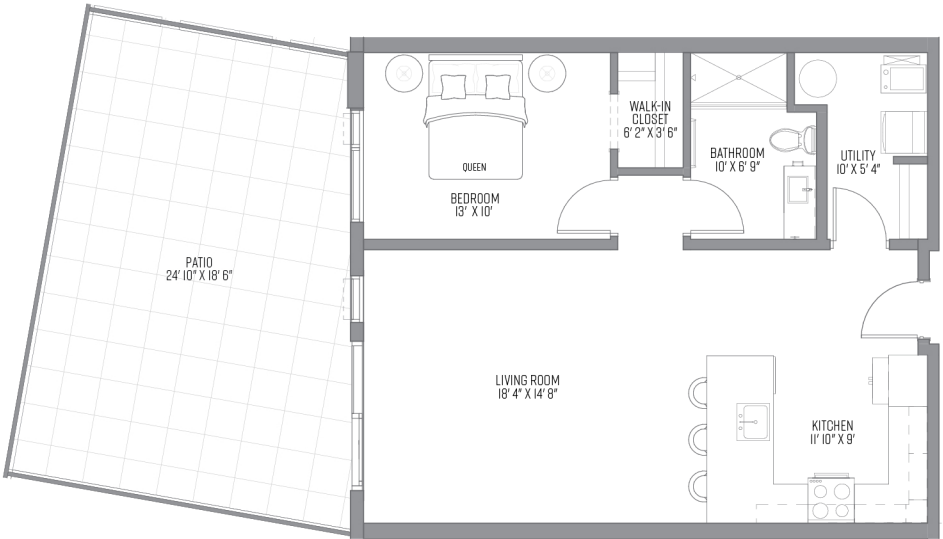

Floor 4

1 Bed  
1 Bath  
821 SQ

PRICING:

321 North Jefferson Street  
Milwaukee Wisconsin 53202

UNIT / FLOOR:

PHONE: **414.988.7894**  
EMAIL: **leasing@321jefferson.com**  
WEB: **321jefferson.com**