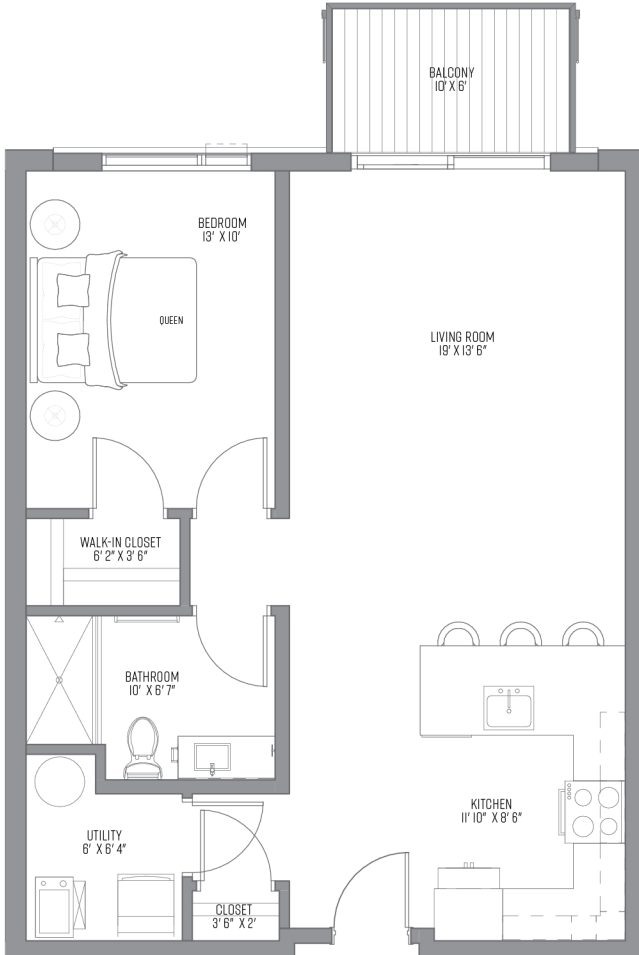

Floors 4 thru 7

1 Bed
1 Bath
863 SQ

PRICING:

UNIT / FLOOR:

321 North Jefferson Street
Milwaukee Wisconsin 53202

PHONE: **414.988.7894**
EMAIL: **leasing@321jefferson.com**
WEB: **321jefferson.com**